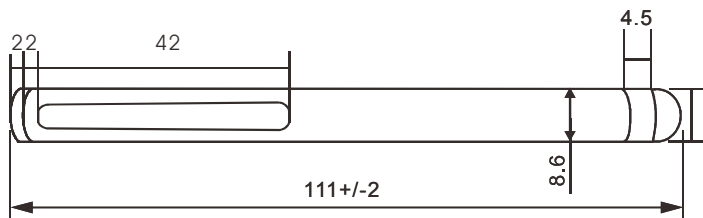

電容式觸控筆系列
Capacitive stylus series

3Gxxxx-xxCM

Part No.

- └ With Magnet(有磁)
- └ With pen Clip(有筆夾)
- └ Color(顏色)
- └ Main body material(筆管材質)

3G1860-CB

3G1860-CBCM

3G1860-CBC

Mechanical Components