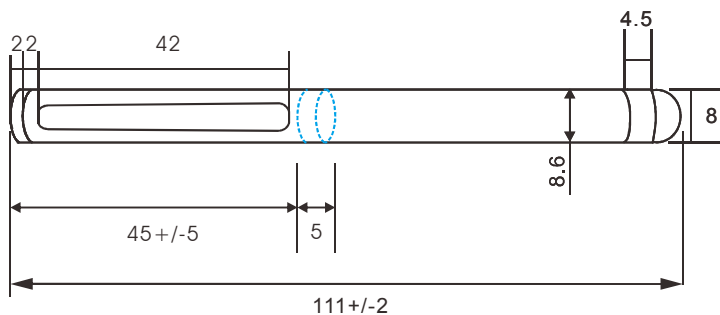

電容式觸控筆系列
Capacitive stylus series

3Gxxxx-xxCM

Part No.

- └ With Magnet(有磁)
- └ With pen Clip(有筆夾)
- └ Color(顏色)
- └ Main body material(筆管材質)

3G1860-CB

3G1860-CBCM

3G1860-CBC

Mechanical Components