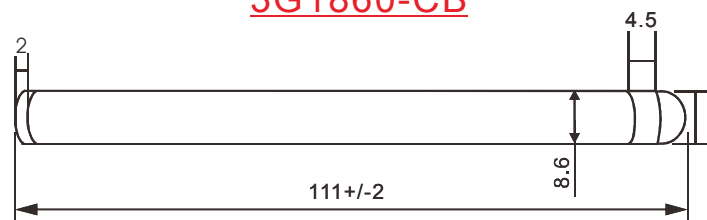

電容式觸控筆系列
Capacitive stylus series

3Gxxxx-xxCM

Part No.

- └ With Magnet(有磁)
- └ With pen Clip(有筆夾)
- └ Color(顏色)
- └ Main body material(筆管材質)

3G1860-CB

3G1860-CBCM

3G1860-CBC

Mechanical Components