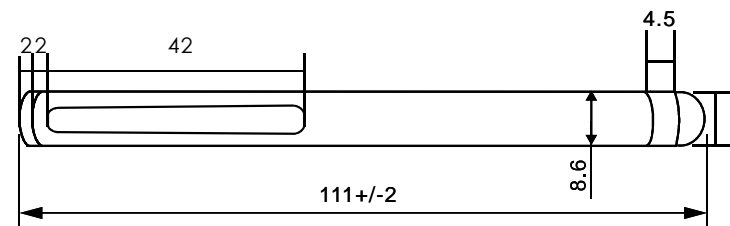

電容式觸控筆系列  
Capacitive stylus series

**3Gxxxx-xxCM**

Part No.

- └─ With Magnet(有磁)
- └─ With pen Clip(有筆夾)
- └─ Color(顏色)
- └─ Main body material(筆管材質)

**3G1860-xxCM**

**3G1860-xx**

**3G1860-xxC**

Mechanical Components