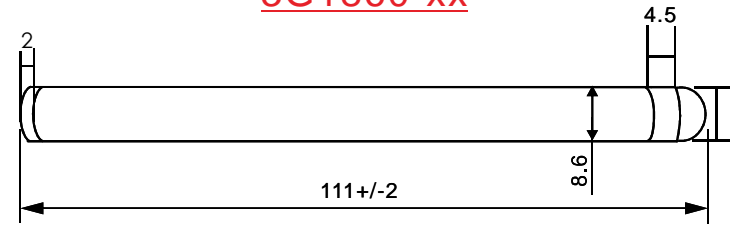

電容式觸控筆系列  
Capacitive stylus series

**3Gxxxx-xxCM**

Part No.

- └─ With Magnet(有磁)
- └─ With pen Clip(有筆夾)
- └─ Color(顏色)
- └─ Main body material(筆管材質)

**3G1860-xxCM**

**3G1860-xx**

**3G1860-xxC**

Mechanical Components