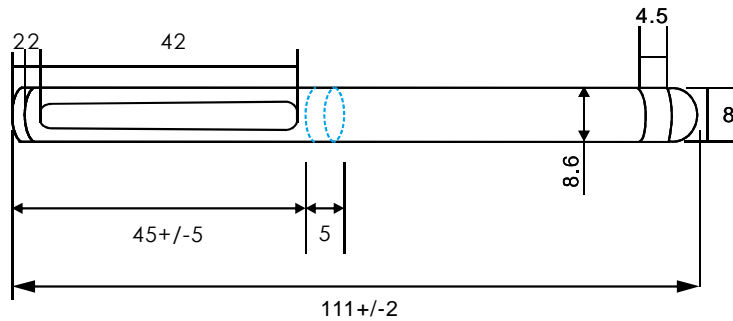

電容式觸控筆系列  
Capacitive stylus series

**3Gxxxx-xxCM**

Part No.

- └─ With Magnet(有磁)
- └─ With pen Clip(有筆夾)
- └─ Color(顏色)
- └─ Main body material(筆管材質)

**3G1860-xxCM**

**3G1860-xx**

**3G1860-xxC**

Mechanical Components