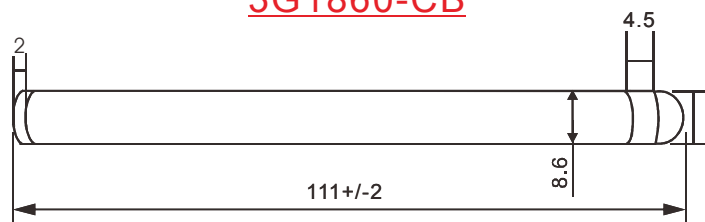

電容式觸控筆系列
Capacitive stylus series

3Gxxxx-xxCM

Part No.

- └ With Magnet(有磁)
- └ With pen Clip(有筆夾)
- └ Color(顏色)
- └ Main body material(筆管材質)

3G1860-CB

3G1860-CBCM

3G1860-CBC

Mechanical Components

未標示公差尺寸為+/-0.3mm
Not marked tolerance +/- 0.3mm