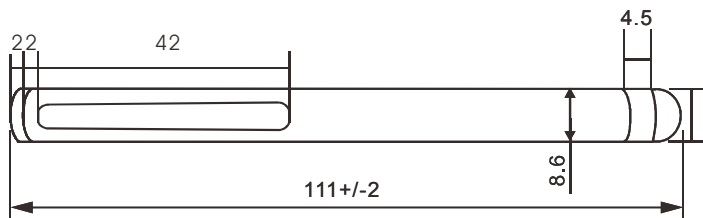

電容式觸控筆系列
Capacitive stylus series

3Gxxxx-xxCM

Part No.

- └ With Magnet(有磁)
- └ With pen Clip(有筆夾)
- └ Color(顏色)
- └ Main body material(筆管材質)

3G1860-CB

3G1860-CBCM

3G1860-CBC

Mechanical Components

未標示公差尺寸為+/-0.3mm
Not marked tolerance +/- 0.3mm