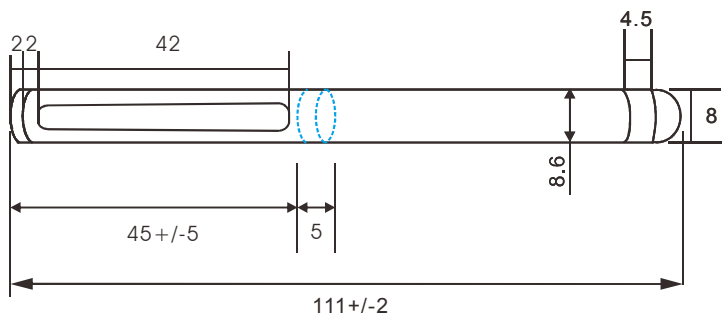

電容式觸控筆系列
Capacitive stylus series

3Gxxxx-xxCM

Part No.

- └ With Magnet(有磁)
- └ With pen Clip(有筆夾)
- └ Color(顏色)
- └ Main body material(筆管材質)

3G1860-CB

3G1860-CBCM

3G1860-CBC

Mechanical Components

未標示公差尺寸為+/-0.3mm
Not marked tolerance +/- 0.3mm