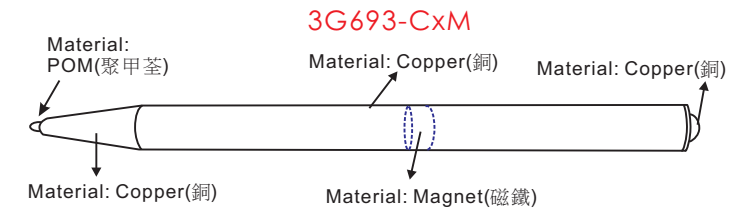

**3Gxxxx-xxCM**

Part No.

- With magnet(有磁)
- With pen clip(有筆夾)
- Color(顏色)
- Main body material(筆管材質)

2 color for choose: Black / Silver

2 color for choose: Black / Silver