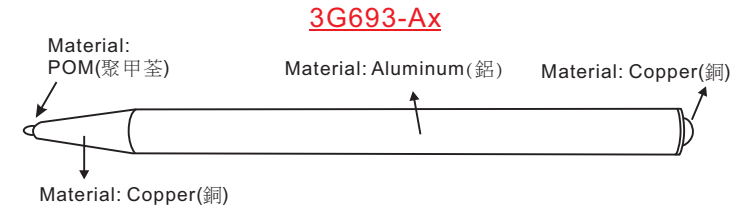

**3Gxxxx-xxCM**

Part No.

- With magnet(有磁)
- With pen clip(有筆夾)
- Color(顏色)
- Main body material(筆管材質)

2 color for choose: Black / Silver

2 color for choose: Black / Silver