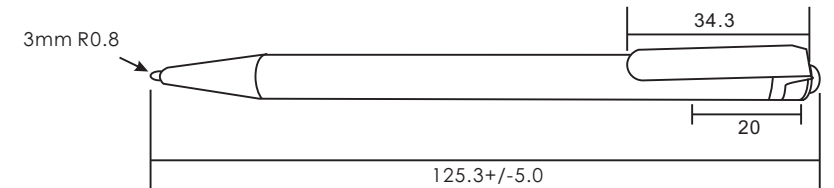

**3Gxxxx-xxCM**

Part No.

- With magnet(有磁)
- With pen clip(有筆夾)
- Color(顏色)
- Main body material(筆管材質)

2 color for choose: Black / Silver

2 color for choose: Black / Silver