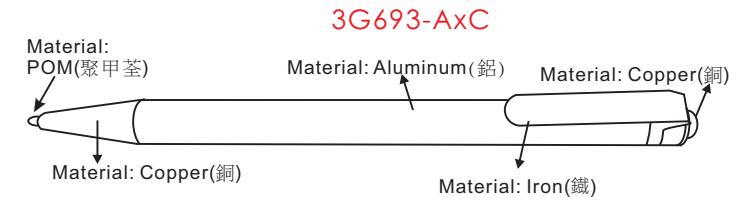

**3Gxxxx-xxCM**

Part No.

- With magnet(有磁)
- With pen clip(有筆夾)
- Color(顏色)
- Main body material(筆管材質)

2 color for choose: Black / Silver

2 color for choose: Black / Silver