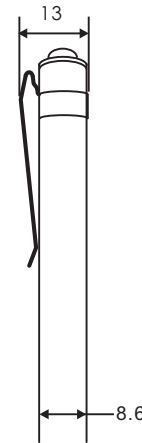

**3Gxxxx-xxCM**

Part No.

- With magnet(有磁)
- With pen clip(有筆夾)
- Color(顏色)
- Main body material(筆管材質)

2 color for choose: Black / Silver

2 color for choose: Black / Silver