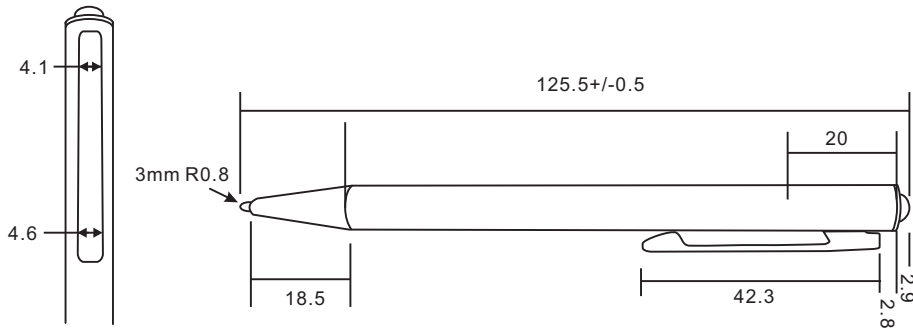

**3Gxxxx-xxCM**

Part No.

- With magnet(有磁)
- With pen clip(有筆夾)
- Color(顏色)
- Main body material(筆管材質)

2 color for choose: Black / Silver

2 color for choose: Black / Silver