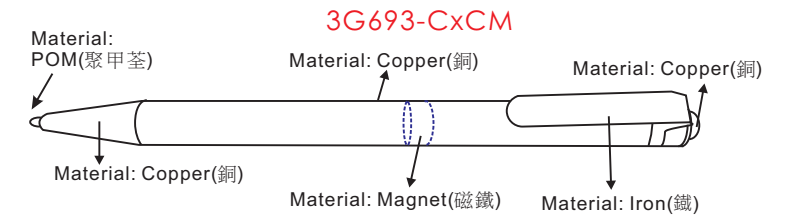

**3Gxxxx-xxCM**

Part No.

- With magnet(有磁)
- With pen clip(有筆夾)
- Color(顏色)
- Main body material(筆管材質)

2 color for choose: Black / Silver

2 color for choose: Black / Silver