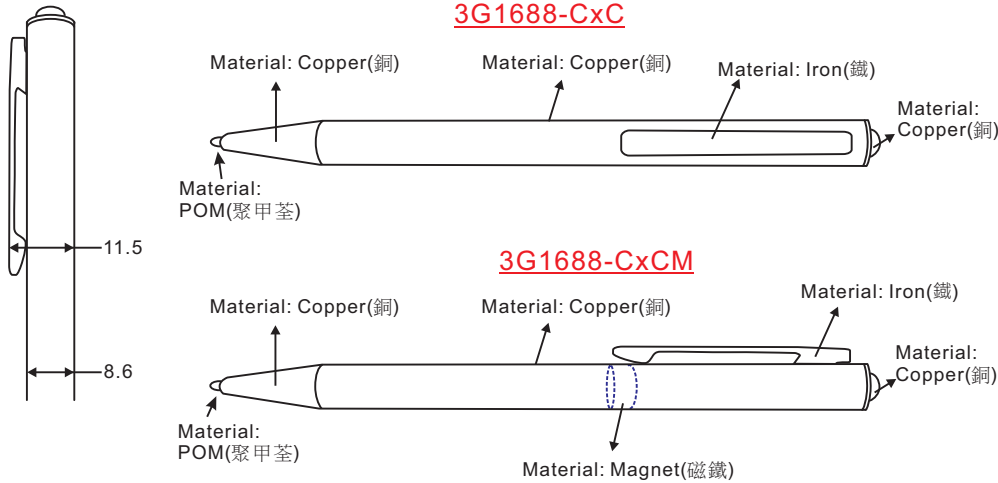

**3Gxxxx-xxCM**

Part No.

- With magnet(有磁)
- With pen clip(有筆夾)
- Color(顏色)
- Main body material(筆管材質)

2 color for choose: Black / Silver

2 color for choose: Black / Silver